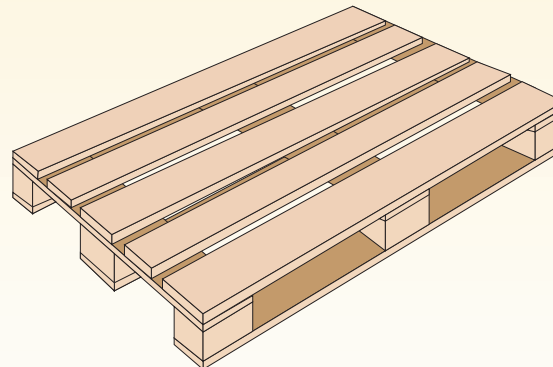

Wooden Pallet

Custom Made Design for your choices

Two way entry pallet
closed boarded, no base board

Two way entry pallet
wing type

Four way entry pallet
wing type

Four way entry pallet
close boarded, 3 base

Two way entry pallet
reversible

Four way entry pallet
perimeter base

Four way entry pallet
close boarded, perimeter base

1200 X 800 Euro Pallet

Four way entry pallet
open boarded, 3 base