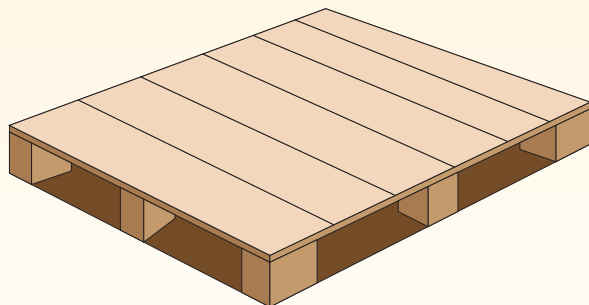

Wooden Pallet

Custom Made Design for your choices

Two way entry pallet
closed boarded, no base board

Two way entry pallet
wing type

Four way entry pallet
wing type

Four way entry pallet
close boarded, 3 base

Two way entry pallet
reversible

Four way entry pallet
perimeter base

Four way entry pallet
close boarded, perimeter base

1200 X 800 Euro Pallet

Four way entry pallet
open boarded, 3 base