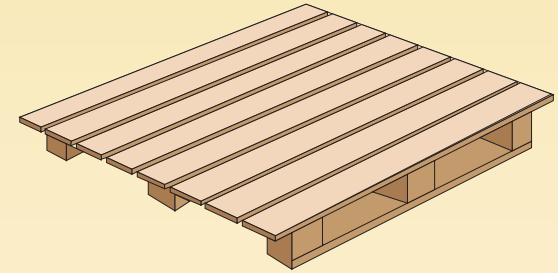

Wooden Pallet

Custom Made Design for your choices

Two way entry pallet
closed boarded, no base board

Two way entry pallet
wing type

Four way entry pallet
wing type

Four way entry pallet
close boarded, 3 base

Two way entry pallet
reversible

Four way entry pallet
perimeter base

Four way entry pallet
close boarded, perimeter base

1200 X 800 Euro Pallet

Four way entry pallet
open boarded, 3 base