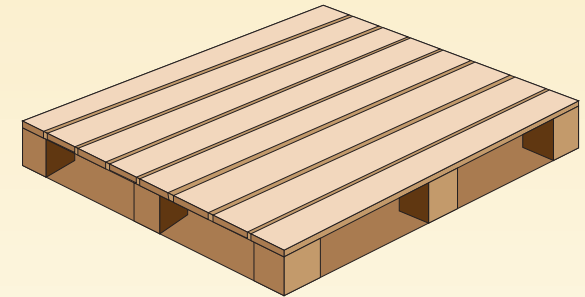

Wooden Pallet

Custom Made Design for your choices

Two way entry pallet
closed boarded, no base board

Two way entry pallet
wing type

Four way entry pallet
wing type

Four way entry pallet
close boarded, 3 base

Two way entry pallet
reversible

Four way entry pallet
perimeter base

Four way entry pallet
close boarded, perimeter base

1200 X 800 Euro Pallet

Four way entry pallet
open boarded, 3 base