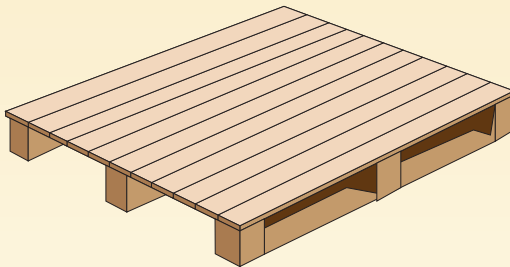

Wooden Pallet

Custom Made Design for your choices

Two way entry pallet
closed boarded, no base board

Two way entry pallet
wing type

Four way entry pallet
wing type

Four way entry pallet
close boarded, 3 base

Two way entry pallet
reversible

Four way entry pallet
perimeter base

Four way entry pallet
close boarded, perimeter base

1200 X 800 Euro Pallet

Four way entry pallet
open boarded, 3 base