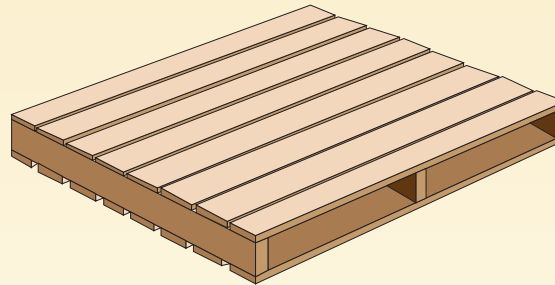

Wooden Pallet

Custom Made Design for your choices

Two way entry pallet
closed boarded, no base board

Two way entry pallet
wing type

Four way entry pallet
wing type

Four way entry pallet
close boarded, 3 base

Two way entry pallet
reversible

Four way entry pallet
perimeter base

Four way entry pallet
close boarded, perimeter base

1200 X 800 Euro Pallet

Four way entry pallet
open boarded, 3 base